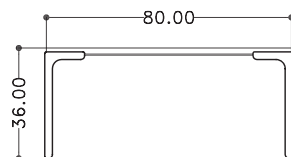

## Measurements:

W80cm x D80cm x H38cm (W31.5" x D31.5" x H15")

## Stone\* (polished finish):

statuary white

\*Colors may not be accurate due to variations in monitor and printer.

TOP VIEW

SIDE VIEW