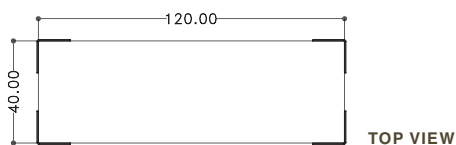

'TEA' BENCH

#ingfah03.001

Materials:

Cast Aluminum Alloy Base, Fabric Upholstered Seat Cushion

Measurements:

W120cm x D40cm x H40cm (W47.25" x D15.75" x H15.75")

Colors* (matte finish):

chocolate charcoal smoke ivory

Fabrics*:

brown taupe yellow beige navy blue

*Colors may not be accurate due to variations in monitor and printer.

TOP VIEW

INGFAH®

PATIO & OUTDOOR FURNITURE

www.ingfah.com tel: +66 2 431 3121 fax: +66 2 431 3119 info@ingfah.com

© Copyright 2006 Ingfah. All Rights Reserved.