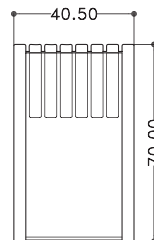

SIDE VIEWS

INGFAH®

PATIO & OUTDOOR FURNITURE

www.ingfah.com

tel: +66 2 811 9923

fax: +66 2 431 3119

info@ingfah.com

© Copyright 2006 Ingfah. All Rights Reserved.