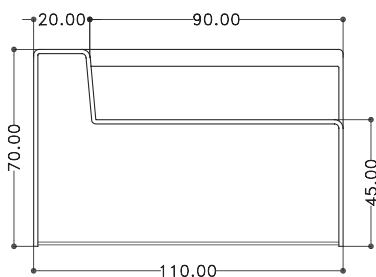

FRONT VIEW

INGFAH®

PATIO & OUTDOOR FURNITURE

www.ingfah.com

tel: +66 2 811 9923

fax: +66 2 431 3119

info@ingfah.com

© Copyright 2006 Ingfah. All Rights Reserved.