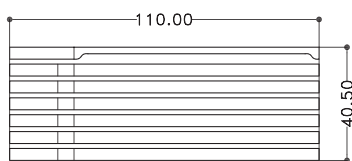

'GARDEN' CHAIR SET

#ingfah04.001

Materials:

Cast Aluminum Alloy

Measurements:

W110cm x D40.5cm, ARM & BACK H70cm, SEAT H45CM
(W43.25" x D16", ARM & BACK H27.5", SEAT H17.75")

Colors* (matte & glossy finish):

celery

orange

smoke

ivory

chocolate

*Colors may not be accurate due to variations in monitor and printer.

TOP VIEW

INGFAH®

PATIO & OUTDOOR FURNITURE

www.ingfah.com

tel: +66 2 811 9923

fax: +66 2 431 3119

info@ingfah.com

© Copyright 2006 Ingfah. All Rights Reserved.