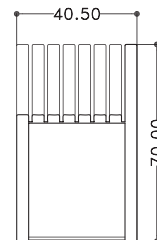

SIDE VIEWS

INGFAH®

PATIO & OUTDOOR FURNITURE

www.ingfah.com

tel: +66 2 811 9923

fax: +66 2 431 3119

info@ingfah.com

© Copyright 2006 Ingfah. All Rights Reserved.